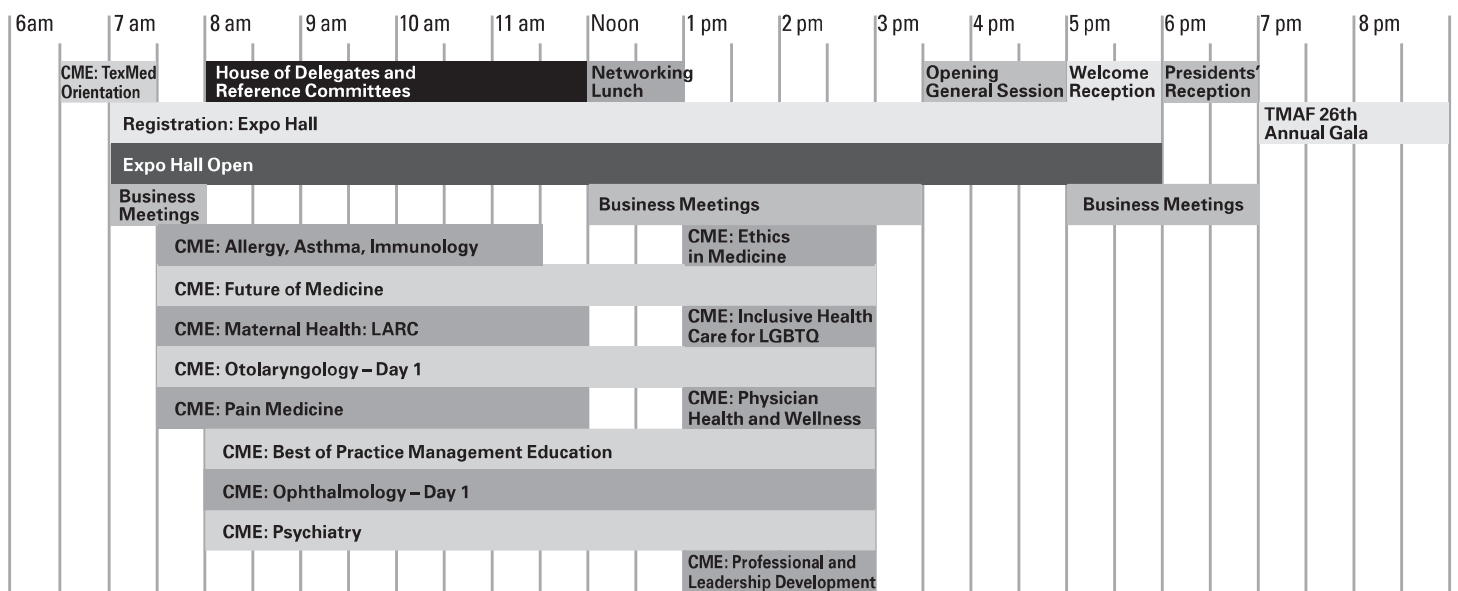

TexMed 2019 at a Glance

Thursday

Friday

Saturday

Refer to Day at a Glance starting on p. 24 for a detailed chronological list of events.