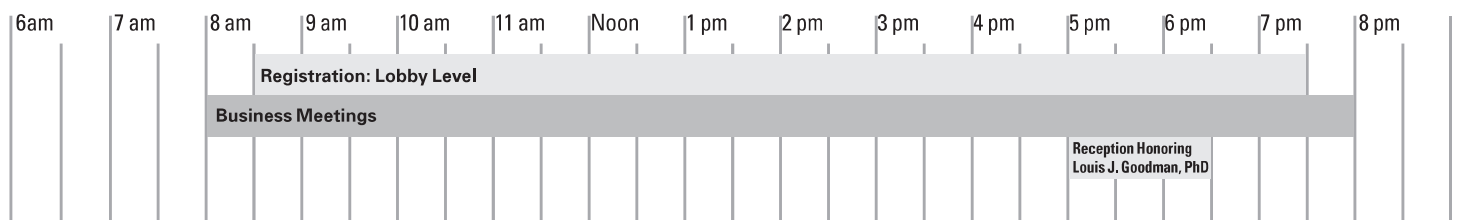

TexMed 2019 at a Glance

Thursday

Friday

Saturday

Refer to Day at a Glance starting on p. 24 for a detailed chronological list of events.