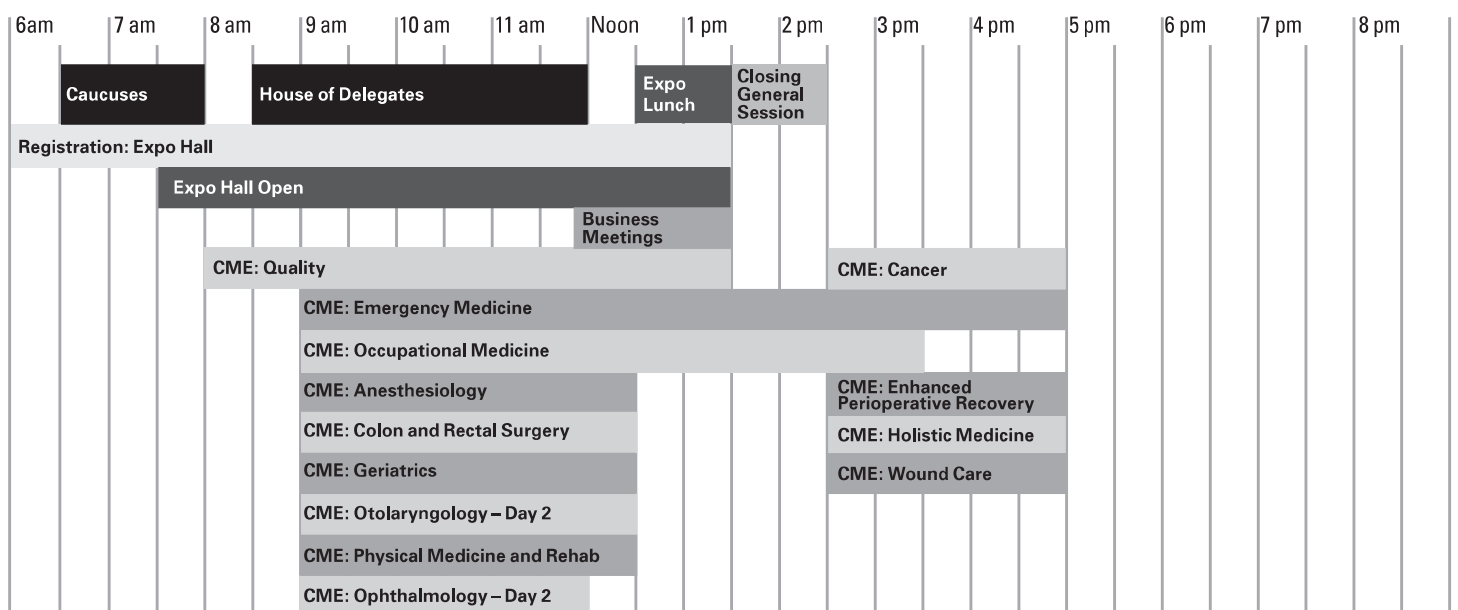

TexMed 2019 at a Glance

Thursday

Friday

Saturday

Refer to Day at a Glance starting on p. 24 for a detailed chronological list of events.